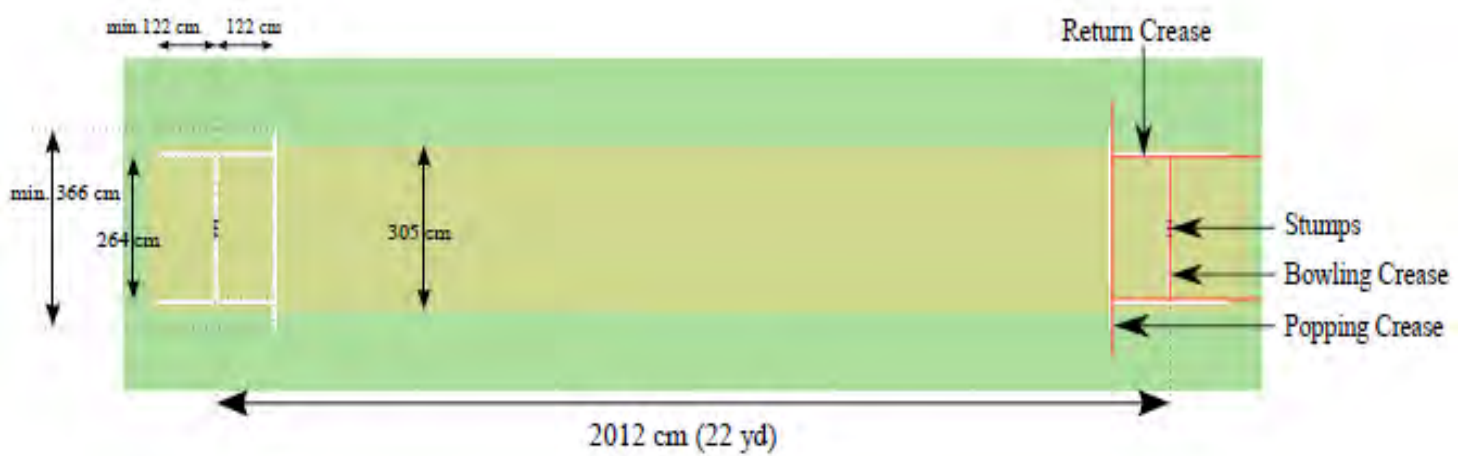

Cricket Pitch Clays

YOUR “ONE-STOP” SOURCE FOR AMERICA’S BASEBALL, SOFTBALL & SPORTS SURFACES & SUPPLIES!

PRICES SUBJECT TO CHANGE & AVAILABILITY PLUS SHIPPING | VOLUME DISCOUNTS AVAILABLE | COOPERATIVE PURCHASING CONTRACT PRICING FOR 50 STATES

PARTAC PEAT CORPORATION
ONE KELSEY PARK, GREAT MEADOWS, NEW JERSEY 07838

800-247-BEAM (2326) • (908) 637-4191 • FAX (908) 637-8421
www.beamclay.com • sales@beamclay.com
Bid Term - 5/9/18 - 5/8/20; Extended to 5/8/21; Extended to 5/8/22